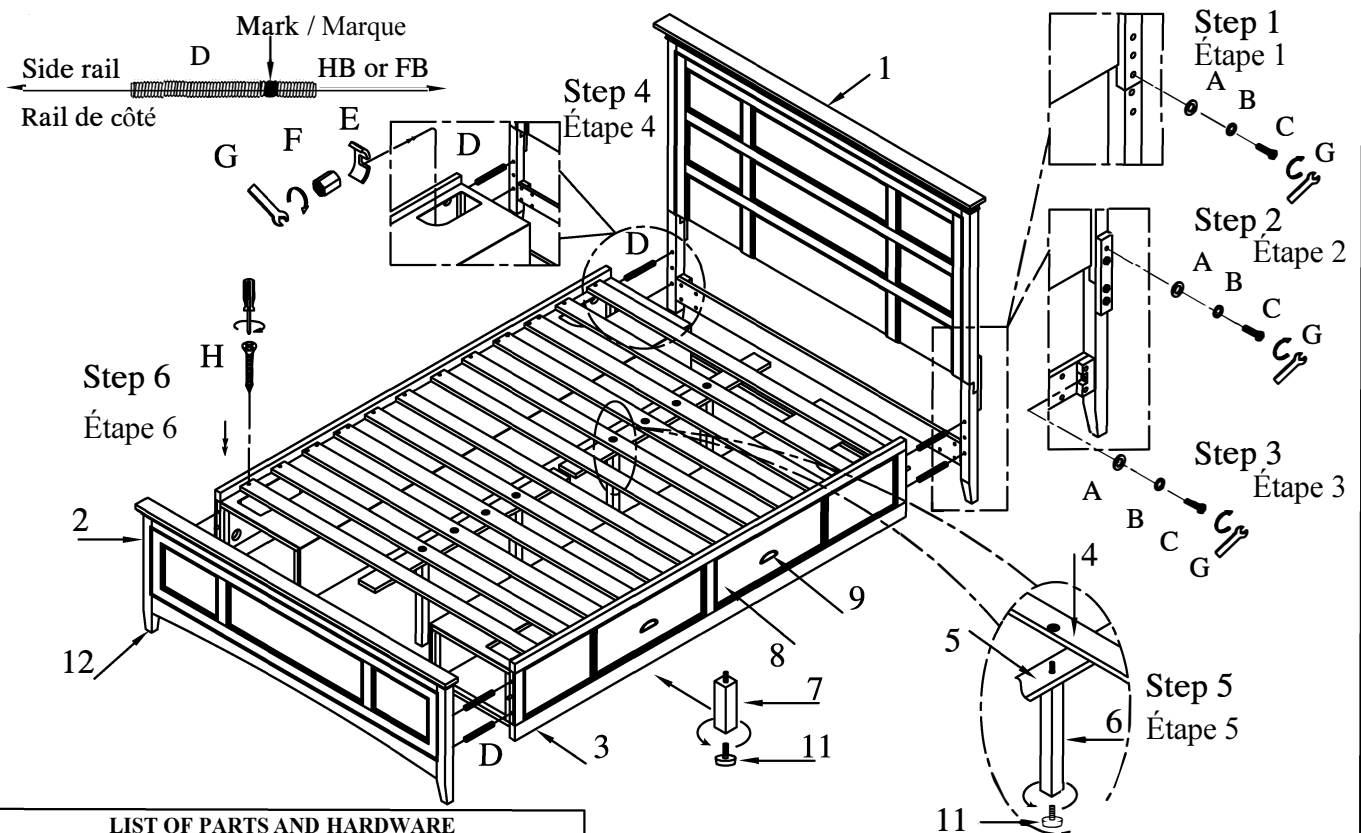

PARKER QUEEN / KING STORAGE BED
GRAND LIT/TRÈS GRAND LIT AVEC RANGEMENT PARKER
ASSEMBLY INSTRUCTIONS
INSTRUCTIONS D'ASSEMBLAGE

URBAN BARN

CAUTION: PLEASE READ ALL INSTRUCTIONS BEFORE STARTING THE ASSEMBLY OF THIS PRODUCT. THESE PIECES ARE HEAVY. IN ORDER TO PREVENT PERSONAL INJURY AND ENSURE THAT THIS PRODUCT IS NOT DAMAGED DURING THE ASSEMBLY PROCESS, IT IS STRONGLY RECOMMENDED THAT YOU ENLIST THE ASSISTANCE OF ONE OR MORE PEOPLE.

LIST OF PARTS AND HARDWARE LISTE DES PIÈCES ET QUINCAILLERIE		
No.	Description	Qty / Qté
1	Headboard / Tête de lit	1
2	Footboard / Pied de lit	1
3	Storage box (Left & Right) <small>Boîte de rangement</small>	2
4	Slat / latte	12
5	Bottom slat / Latte du bas	2
6	Slat support / Latte de support	4
7	Storage box support <small>/ Support de la boîte de rangement</small>	6
8	Drawer / Tiroir	4
9	Drawer pull / Poignée de tiroir	4
10	Ball bearing metal slide (14"x35x13) <small>Glissière avec roulement à bille en métal (14 po x 35 x 13)</small>	8
11	Leveler / Patte ajustable	10
12	Floor glide/ Sous-patte	4

LIST OF PARTS AND HARDWARE LISTE DES PIÈCES ET QUINCAILLERIE				
No.	Description			Qty / Qté
A		Flat washer Rondelle plate	Φ5/16"*19mm	12
B		Lock washer Rondelle d'arrêt	Φ5/16"*13mm	12
C		Bolt Boulon	Φ5/16" * 1-5/8"L	12
D		Bolt Boulon	Φ5/16" * 4-1/2"L	8
E		Lock washer "C" Rondelle de blocage "C"	Φ5/16"*36*14*3mm	8
F		Nut Ecroû	Φ5/16"	8
G		Wrench Clé	12mm	1
H		Screw Vis	#4*1"	32